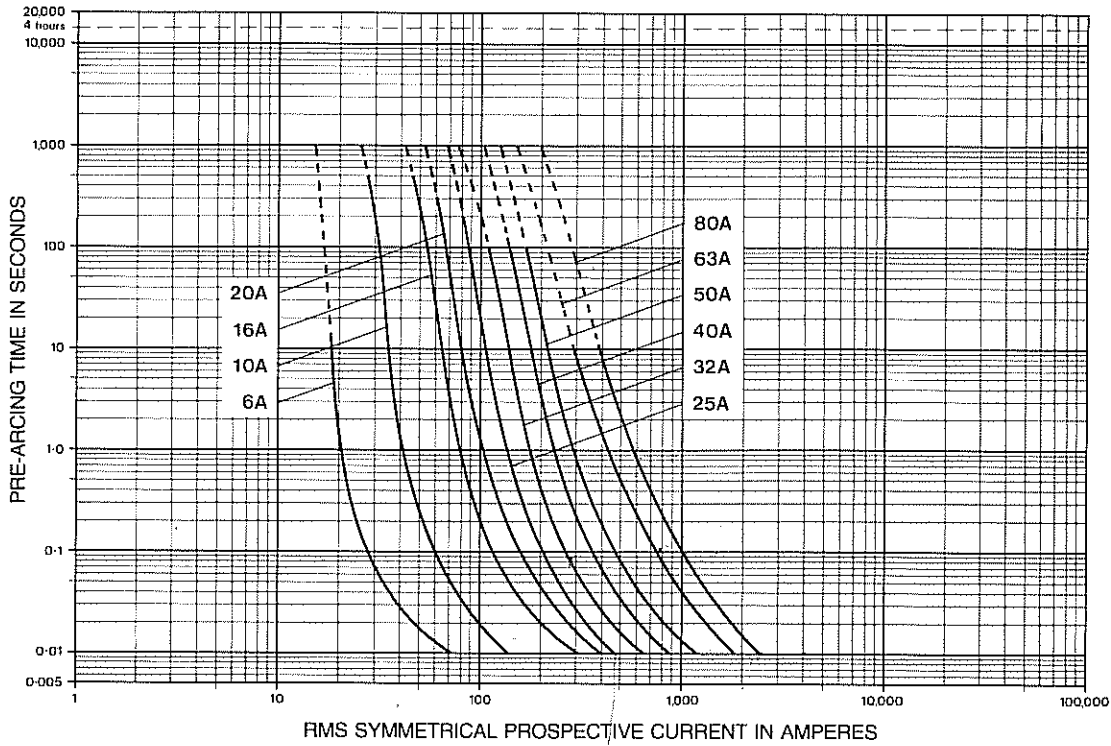

# Characteristics 27.6kV

Types 'DWLAX', 'DWLBX' & 'DWMBX'

Time/Current Characteristics

6 - 80 Amp

3/14

Types 'DWLAX', 'DWLBX' & 'DWMBX'

Cut-off Current Characteristics

6 - 80 Amp

Types 'DWLAX', 'DWLBX' & 'DWMBX'

I<sup>2</sup>t Values

6 - 80 Amp

Current rating	Pre-arcing I <sup>2</sup> t	Total I <sup>2</sup> t
Amp	A <sup>2</sup> sec x 10 <sup>3</sup>	A <sup>2</sup> sec x 10 <sup>3</sup>
6	0.04	0.2
10	0.18	1.0
16	1.0	7.0
20	1.5	9.2
25	1.0	8.0
32	2.0	14.5
40	4.0	29.0
50	6.0	48.0
63	8.5	68.0
80	15.0	111.0