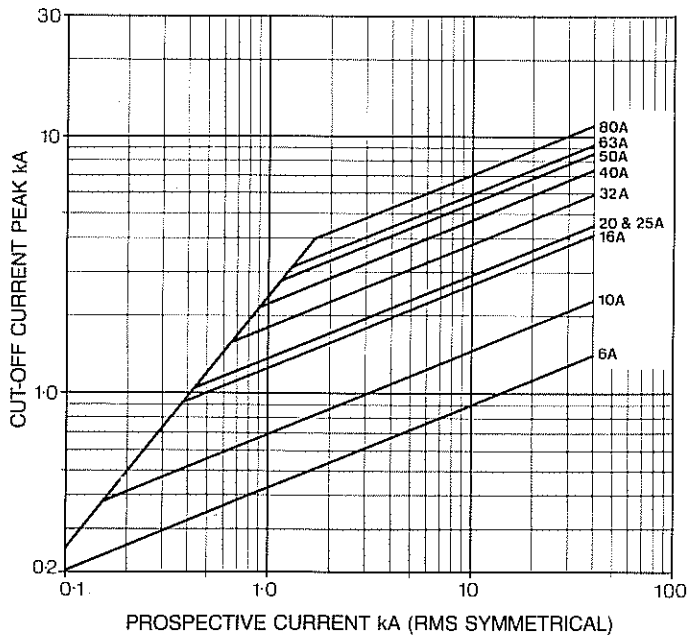

# Characteristics 27.6kV

Types 'DWLAX', 'DWLBX' & 'DWMBX'

Time/Current Characteristics

6 - 80 Amp

3/14

Types 'DWLAX', 'DWLBX' & 'DWMBX'

Cut-off Current Characteristics

6 - 80 Amp

Types 'DWLAX', 'DWLBX' & 'DWMBX'

I<sup>2</sup>t Values

6 - 80 Amp

Current rating	Pre-arcing I <sup>2</sup> t	Total I <sup>2</sup> t
Amp	A <sup>2</sup> sec x 10 <sup>3</sup>	A <sup>2</sup> sec x 10 <sup>3</sup>
6	0.04	0.2
10	0.18	1.0
16	1.0	7.0
20	1.5	9.2
25	1.0	8.0
32	2.0	14.5
40	4.0	29.0
50	6.0	48.0
63	8.5	68.0
80	15.0	111.0